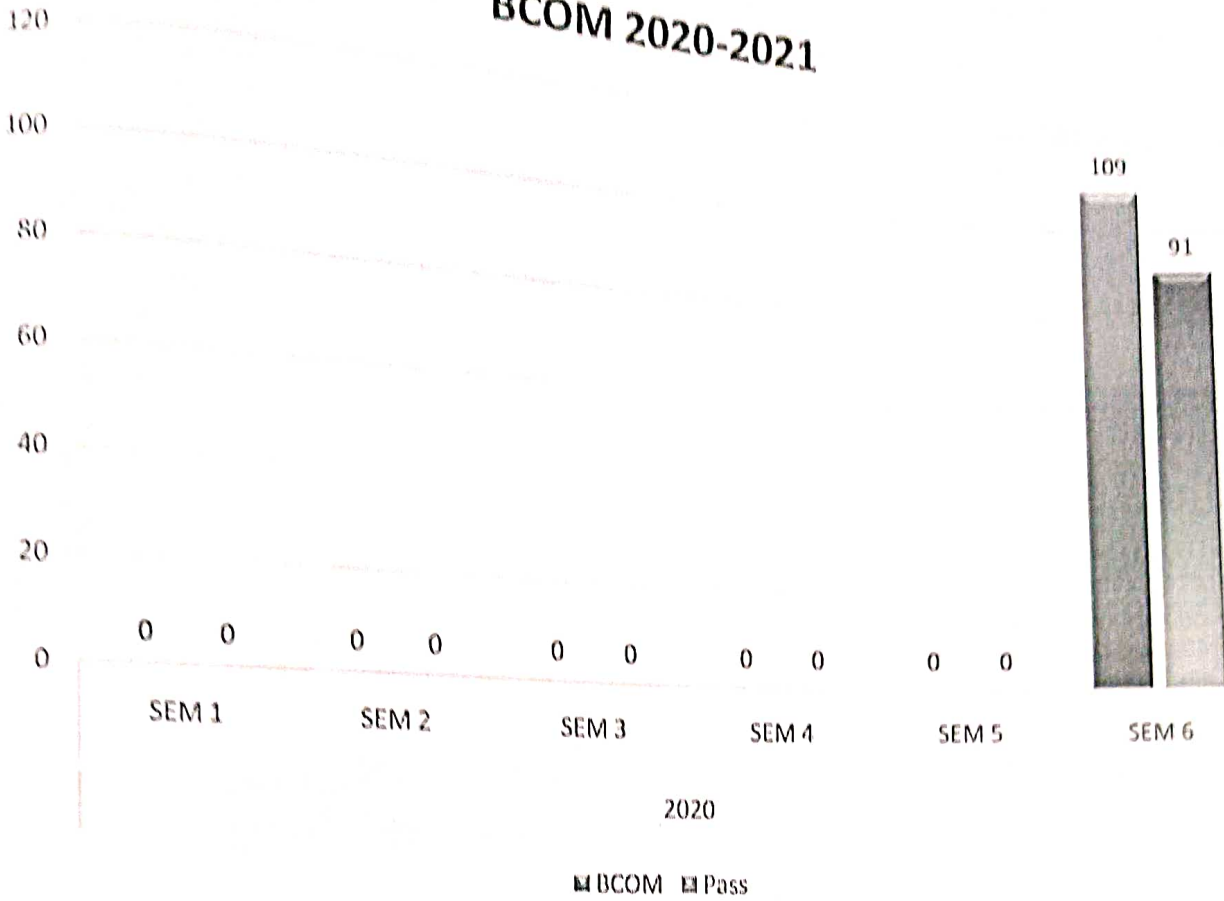

BNM Degree College

SEMESTER WISE PROGRESSION OF STUDENTS

Note: Due to COVID 19 - II & IV semester examinations were cancelled and hence 100% results were declared.
Results not announced for semester I, III & V

Principal Grade-I
B.N.M. Degree College
Banashankari 2nd Stage,
Bangalore-560 070.

BCOM 2020-2021

Note: Due to COVID 19 - II & IV semester examinations were cancelled and hence 100% results were declared.
Results not announced for semester I, III & V.